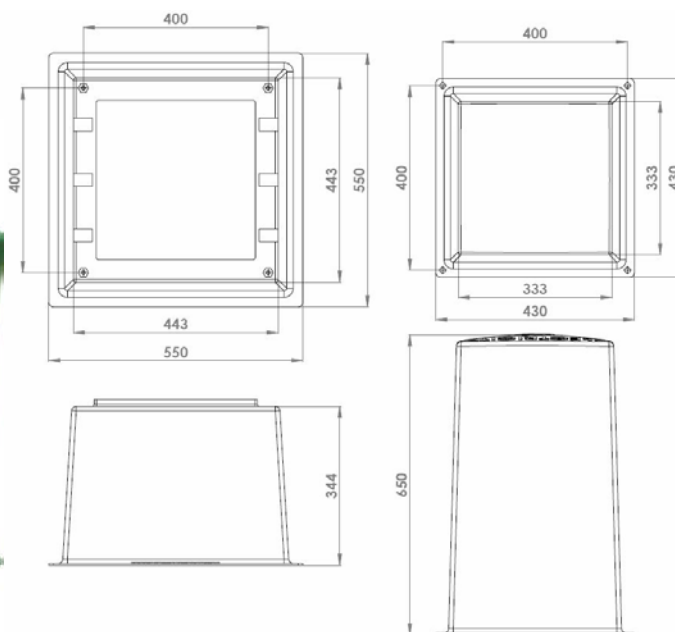

**PPB4TV on
PB – 4G
BASE**

**PB – 4G BASE and
PANEL**

****OTHER COLOURS AVAILABLE UPON REQUEST – CONDITIONS APPLY****
NOTE: Pillar and Base are made from Virgin Grade UV Stabilised Material.

CATALOGUE NO.	DESCRIPTION	SIZE(mm)	COLOUR	WEIGHT (kg)
PPB4TVG	POLY PILLAR VENTED	645H x 325W x 330D	GREEN	4.6
PB – 4G	POLY BASE	300H x 530W x 530D	GREEN	4.4
BDP4/600	TYPE 'X' SWITCH PANEL	600H x 320W x 10THICK	BLACK	0.28
SPHPB4	SLIDING PANEL HOLDER FOR SMALLER PANELS THAN BDP4/600	35H x 365W x 40THICK	BLACK	0.4
PSFB2	SECURITY BOLT/WASHER (4 PER PILLAR)	4 PER PILLAR	G304 STAINLESS STEEL	
PSDB30	'D' HEAD BOLT/WASHERS (4 PER PILLAR)	4 PER PILLAR	G304 STAINLESS STEEL	
SLP4/12	LOCKING PLATE TO SUIT PADLOCK	1 PER PILLAR	G304 STAINLESS STEEL	
SLB2	LOCKING BOLT FOR SLP4/12	1 PER PILLAR	G304 STAINLESS STEEL	

**ALLEN KEY
OR 'D' BOLT
SPANNER**

PSFB2

PSDB30

**SLIDING
PANEL
HOLDER**

Enable 3D View

Enable 3D View

Enable 3D View