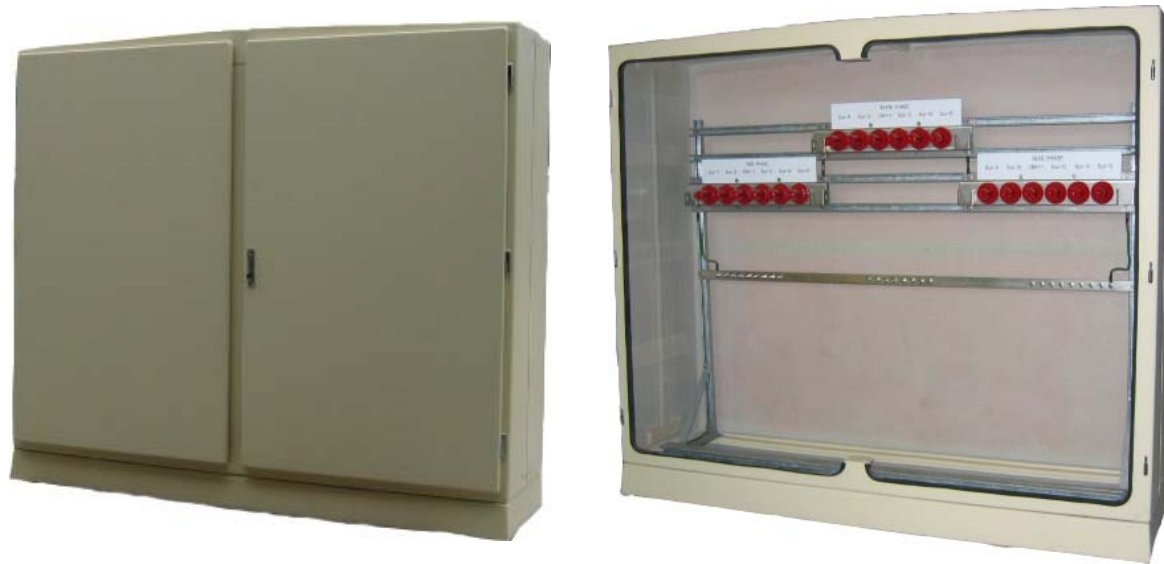

FIBREGLASS CABINETS

We custom design and build small to large Fibreglass Cabinets.
Our largest Cabinet to date is a 2000mm x 2000mm x 1500mm.

FPB202010 - Large Industrial Cabinet (2000mm x 2000mm x 1000mm)

Cabinet shows 6-Way High Voltage Junction Point and Earth bar.
Cabinet was made with hinged removable doors (3-Way Locking) and removable centre upright.